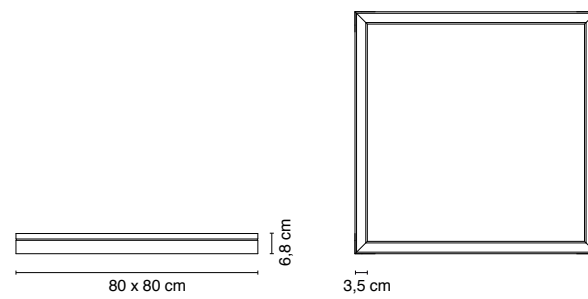

5562

3,5 kg

- **.01** Bianco - White
- **.02** Nero - Black

- **/W** LED 54W 7350lm 4000K CRI>90
- **/WW** LED 54W 7140lm 3000K CRI>90
- **/XW** LED 54W 6600lm 2700K CRI>90